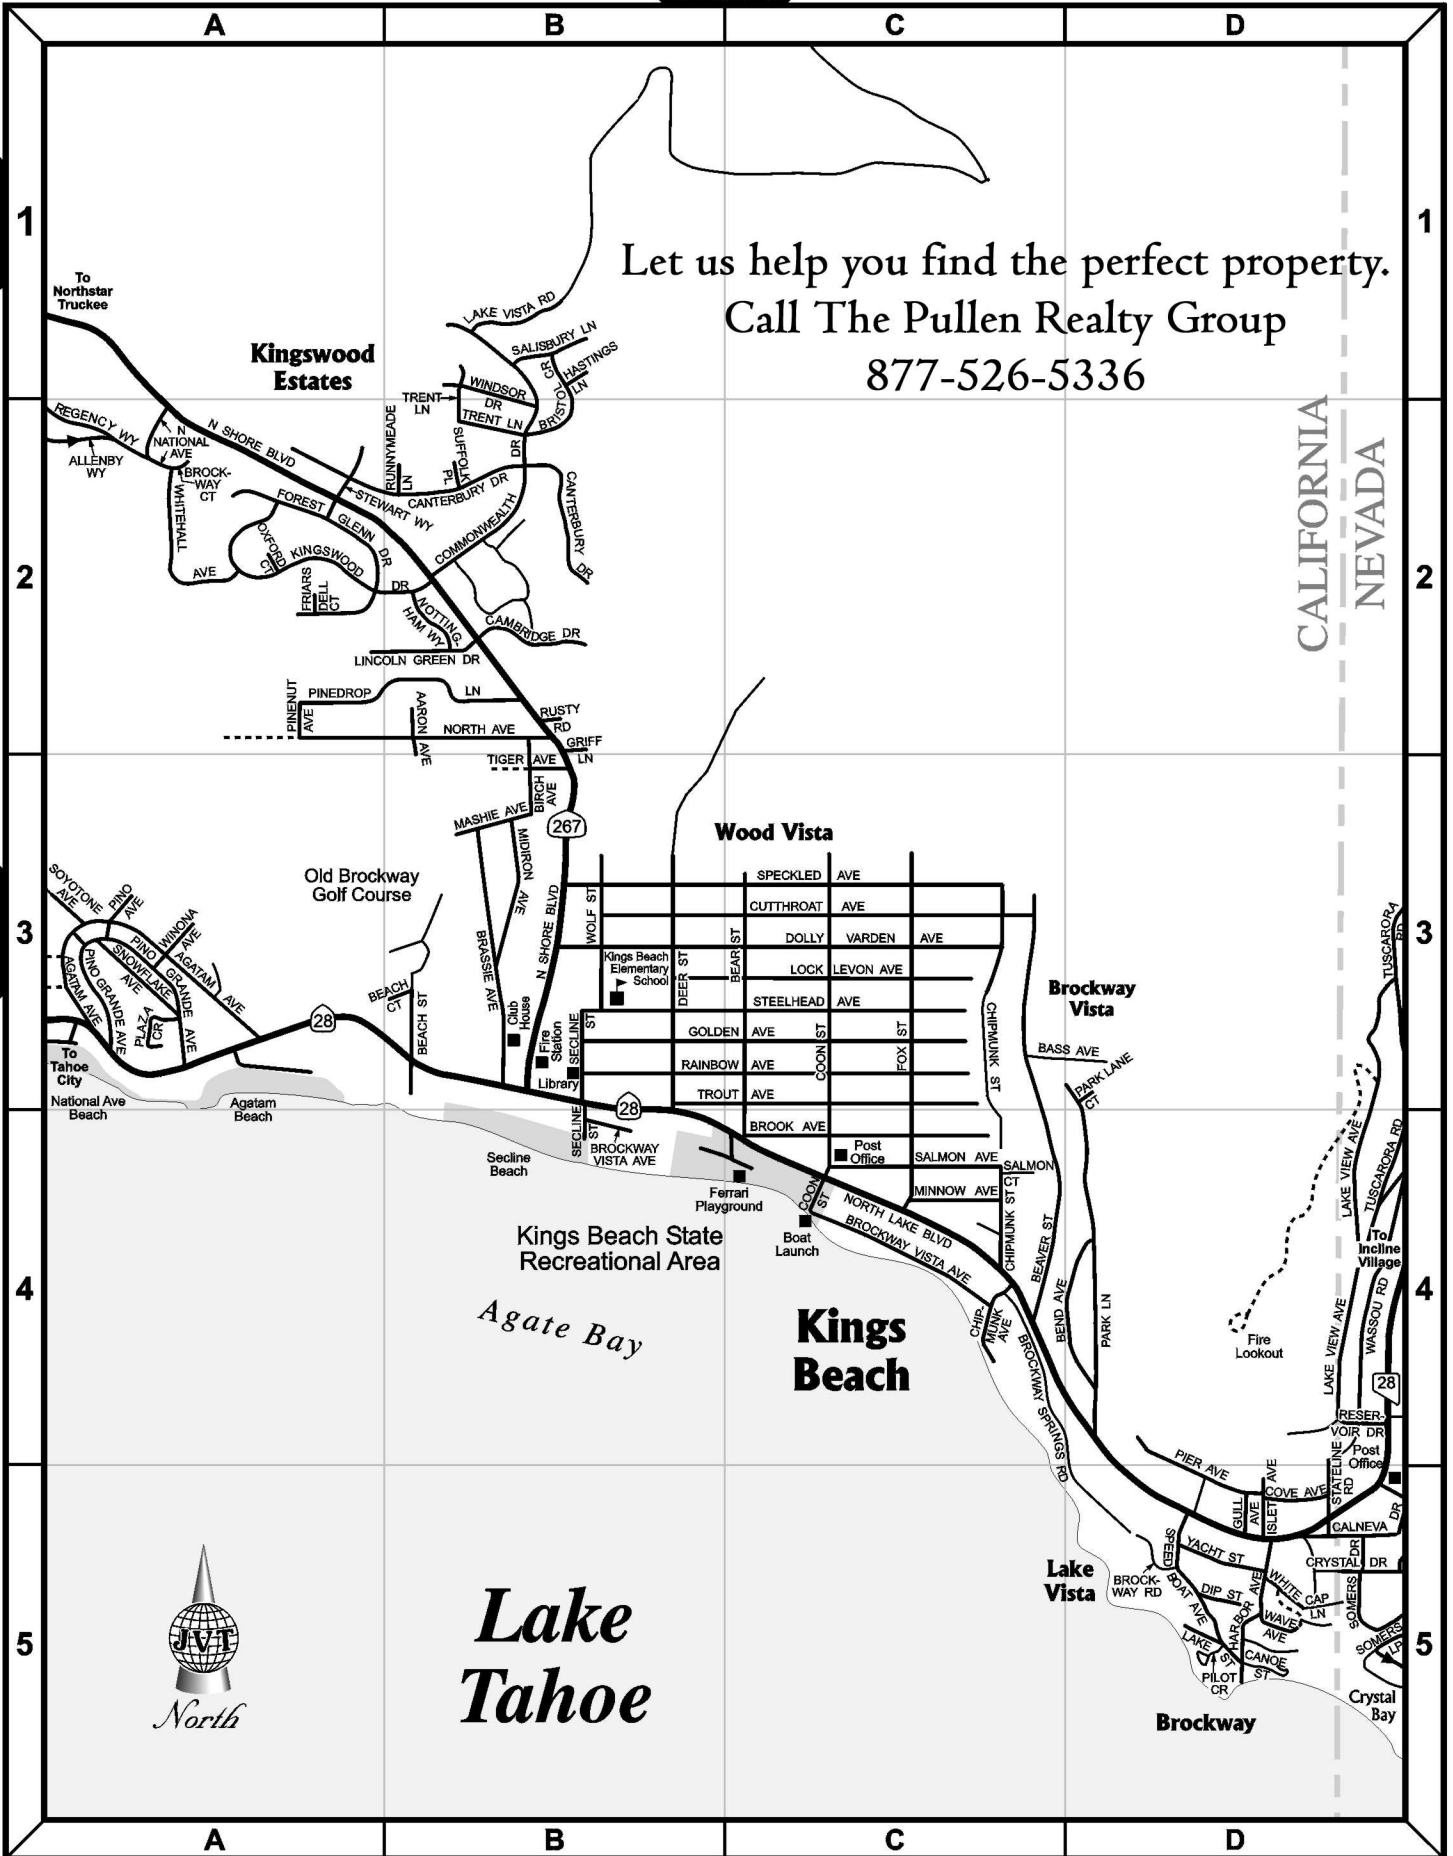

See MAP 15

See MAP 2

Let us help you find the perfect property.
Call The Pullen Realty Group
877-526-5336

CALIFORNIA
NEVADA

Lake Tahoe